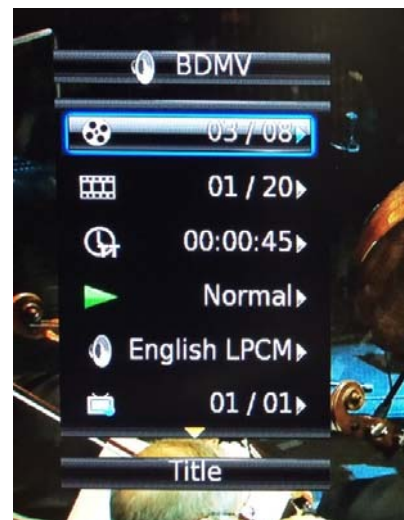

Introduction

Repeat function is added to On Screen menu as alternative solution for unable to set from assigned color key on the remote controller.

Operating Guide :

[ON SCREEN] key

1. While playback, press [ON SCREEN] key on remote controller to open On Screen menu.