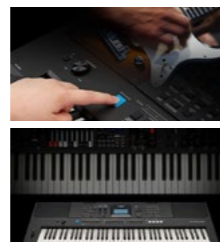

PSR-E473

PSR-EW425

- Touch-sensitive keyboard with **61 keys (PSR-E473)** or **76 keys (PSR-EW425)**
- 820 high quality Voices with improved sampling
- 14 Super Articulation Lite Voices
- Premium organ sound created with samples from high-end Yamaha YC Series (PSR-EW425 only)
- 64-note polyphony
- 290 auto accompaniment Styles
- 152 arpeggio types
- Quick Sampling function
- Groove Creator function
- USB Audio Recorder
- Live Control Knobs, Motion Effect functionality, pitch bend wheel
- Enhanced DSP power with DSP1: 41 types, DSP2: 12 types
- Mega Boost
- Melody Suppressor for both analog and digital audio input
- 12W + 12W amplification (PSR-EW425) / 6W + 6W amplification (PSR-E473)
- 12 cm Bass Reflexed speakers
- L&R outputs for connecting to a PA system, Microphone input
- USB TO HOST and USB TO DEVICE; USB Audio

PREMIUM SOUND QUALITY

The Super Articulation Lite function lets you realistically simulate the distinct ways each instrument is played — for example, the scratch sound of a distorted electric guitar or the harmonics of a nylon-string guitar. In addition, the PSR-EW425 features premium organ sound created with samples from high-end Yamaha YC Series.