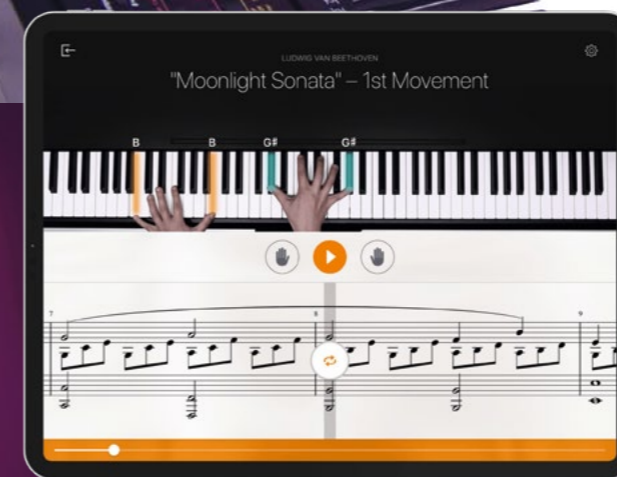

Chord Tracker

The Yamaha Chord Tracker app helps you practice and perform songs by analyzing the audio song stored in your device and then displays the chord symbols for you.

My Music Recorder*

My Music Recorder is designed for parents to record, archive and share their children's daily musical performances.

Models	MusicSoft Manager*	Piano Diary*	My Music Recorder*	Rec'n'Share	Smart Pianist	Chord Tracker
PSR-EW425	✓			✓		☺
PSR-E473	✓			✓		☺
PSR-EW320	✓			✓		☺
PSR-E383	✓			✓		☺
PSR-A350	✓	✓ ¹	✓ ¹			☺
EZ-310	✓			✓		☺
NP-35				✓	✓ ¹	☺
NP-15				✓	✓ ¹	☺

¹also Bluetooth® connection possible when using optional adapter UD-BT01.

Available at:

*Only available at:

Additional fun and functional Yamaha applications are also available. To find out more, please visit:

europe.yamaha.com/en/products/apps

Some applications are only available in certain regions.

LEARN THE KEYBOARD WITH YAMAHA AND FLOWKEY

INNOVATIVE.
INTUITIVE.
INTERACTIVE.

TRY
3 MONTHS
FOR FREE

FLOWKEY APP FOR MORE LEARNING & FUN