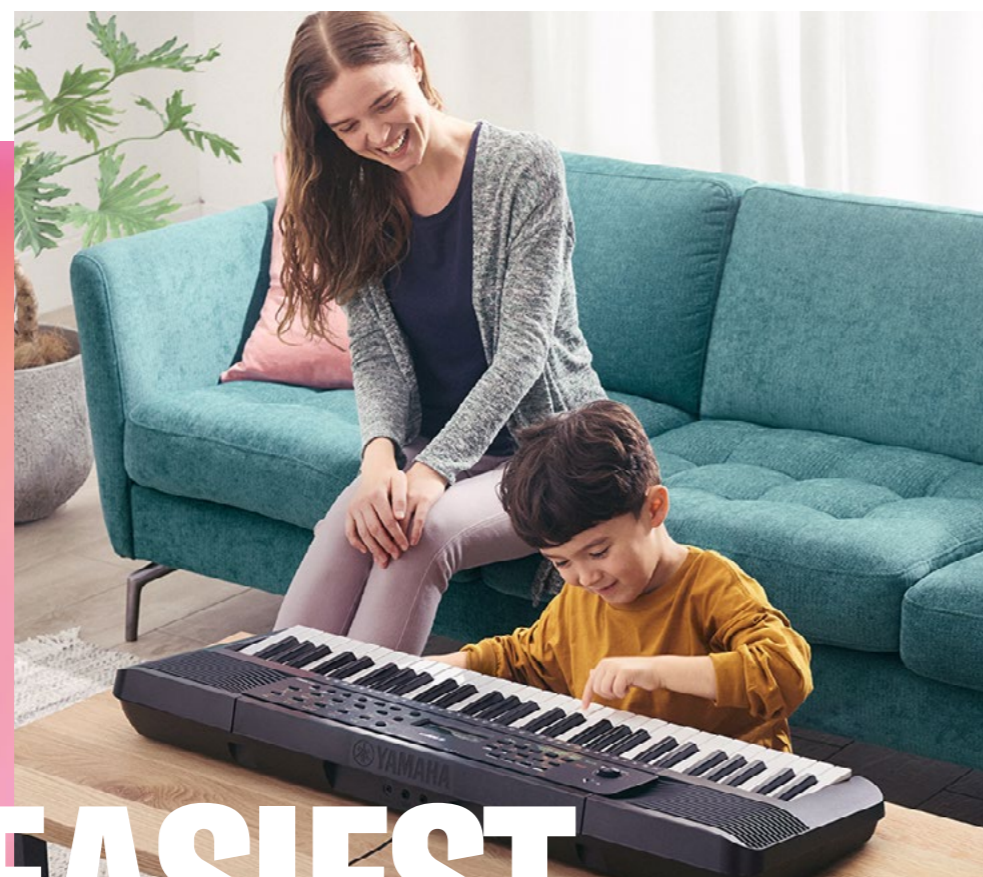

PSR-E283

- Keyboard with 61 keys
- 410 high-quality Voices
- 32-note polyphony
- 150 auto accompaniment Styles
- Master EQ / Ultra Wide Stereo
- 122 Songs, easy Song Book (available via web download)
- Lesson function (3 steps)
- Recording function
- Smart Chord
- Quiz mode
- Duo mode
- Stereo Speakers (12cm x 2 / 2.5W x 2)
- AUX IN jack for connecting an external audio source
- 2 free online lessons with a Yamaha Music School teacher

Yamaha's entry keyboard for beginners motivates and entertains you at the same time—taking your playing to a higher level. The PSR-E283 gives you all the tools to enjoy and practice, even for the first time, with 410 authentic instrument Voices, fun sound effects, and stimulating Lesson functions including a Quiz Mode.