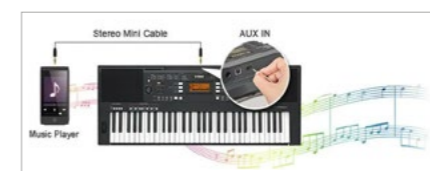

61 KEYS 613 VOICES 210 STYLES 50 SONGS AUX IN

SONG PLAY/REC PC CONNECTIVITY SMART DEVICE CONNECTIVITY

*additional connection cable required

YOUR BENEFITS

SCALE SETTING BUTTONS WITH MEMORY BANKS & PITCH BEND WHEEL