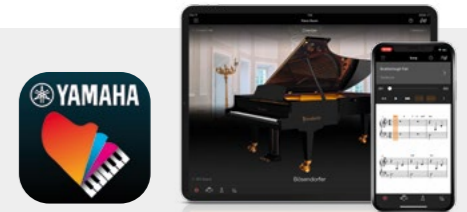

FOR PIANO LOVERS

piaggero NP-35

NP-35 also available in white

piaggero NP-15

NP-15 also available in black

- Graded soft-touch keyboard with 76 keys (NP-35) or touch-sensitive keyboard with 61 keys (NP-15)
- 64-note polyphony
- 6 Reverb types; Chorus (Preset Only)
- 15 instrument voices; Dual/Layer
- Damper Resonance
- 15 Voice Demo Songs + 10 Piano Preset Songs
- 6W + 6W amplification (NP-35) / 2.5W + 2.5W amplification (NP-15)
- Sound Boost
- USB-TO-HOST MIDI & Audio
- iOS apps available for your iPhone/iPad/iPod Touch*
*additional connection cable required

76/61
KEYS

15
VOICES

25
SONGS

SONG
PLAY/REC

PC
CONNECTIVITY

SMART
DEVICE
CONNECTIVITY

YOUR BENEFITS

IT'S JUST SO LIGHT! YOU CAN TAKE IT ANYWHERE
Supremely light and running on just a few standard batteries, Piaggero sets you free to play anywhere, even in the great outdoors.

EASILY RECORD SOUND AND VIDEO, AND UPLOAD YOUR OWN PERFORMANCES
If you want to take a video of your performance and share it on platforms like YouTube, TikTok and so on, Rec'n'Share is the way to go. Connect the Piaggero to your smart device, and record both video and audio at the same time to complete your video.

THE SMART PIANIST APP

Anyone can enjoy the piano more with Smart Pianist, a dedicated app for smart devices that provides various music-related functions when connected to a compatible Yamaha piano.

FOR SMALL MUSICAL MAESTROS