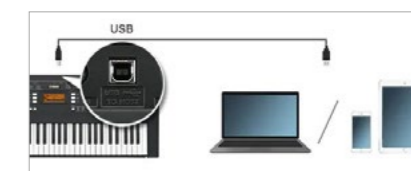

USB TO HOST & 10 USER BANKS FOR STYLES