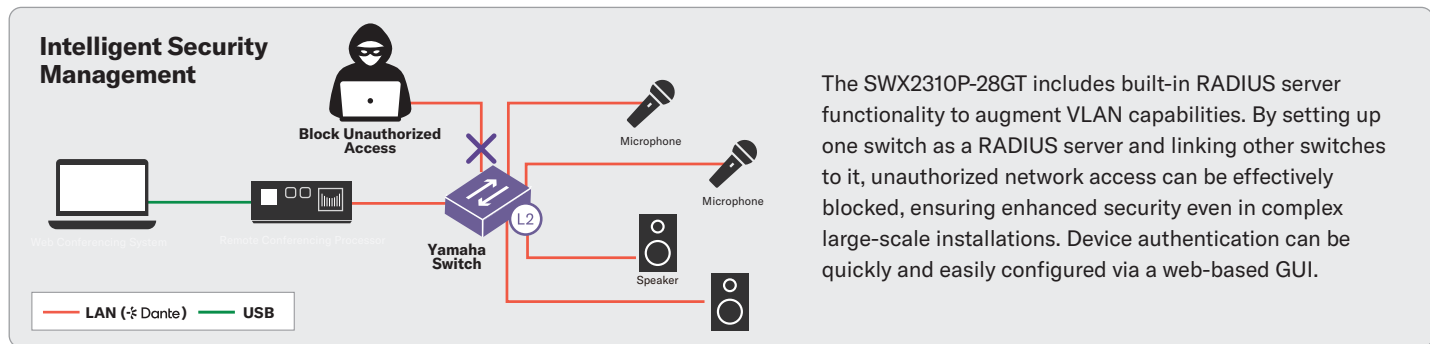

L2 SWITCH

SWX2310P-28GT

INTELLIGENT L2 NETWORK SWITCH WITH PoE+

The SWX2310P-28GT is an intelligent L2 switch capable of powering PoE devices across your network. Leveraging our expertise in networking and professional audio, this switch has been optimized to accommodate Dante audio networks.

The SWX2310P-28GT includes built-in RADIUS server functionality to augment VLAN capabilities. By setting up one switch as a RADIUS server and linking other switches to it, unauthorized network access can be effectively blocked, ensuring enhanced security even in complex large-scale installations. Device authentication can be quickly and easily configured via a web-based GUI.