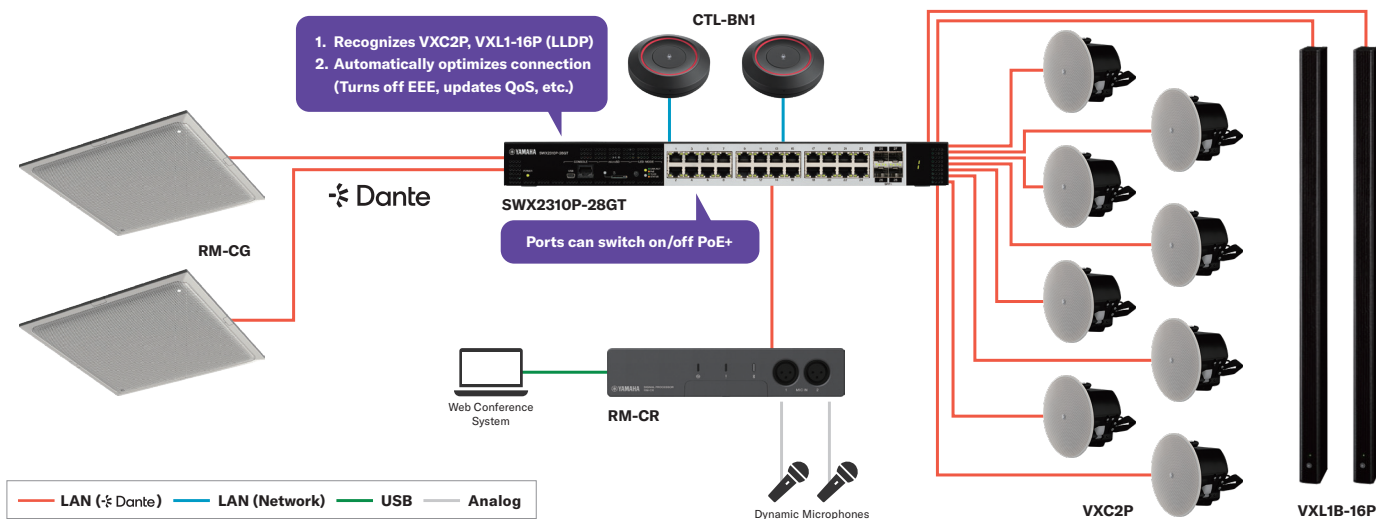

L2 SWITCH

SWX2310P-28GT

INTELLIGENT L2 NETWORK SWITCH WITH PoE+

The SWX2310P-28GT is an intelligent L2 switch capable of powering PoE devices across your network. Leveraging our expertise in networking and professional audio, this switch has been optimized to accommodate Dante audio networks.

The SWX2310P-28GT includes built-in RADIUS server functionality to augment VLAN capabilities. By setting up one switch as a RADIUS server and linking other switches to it, unauthorized network access can be effectively blocked, ensuring enhanced security even in complex large-scale installations. Device authentication can be quickly and easily configured via a web-based GUI.